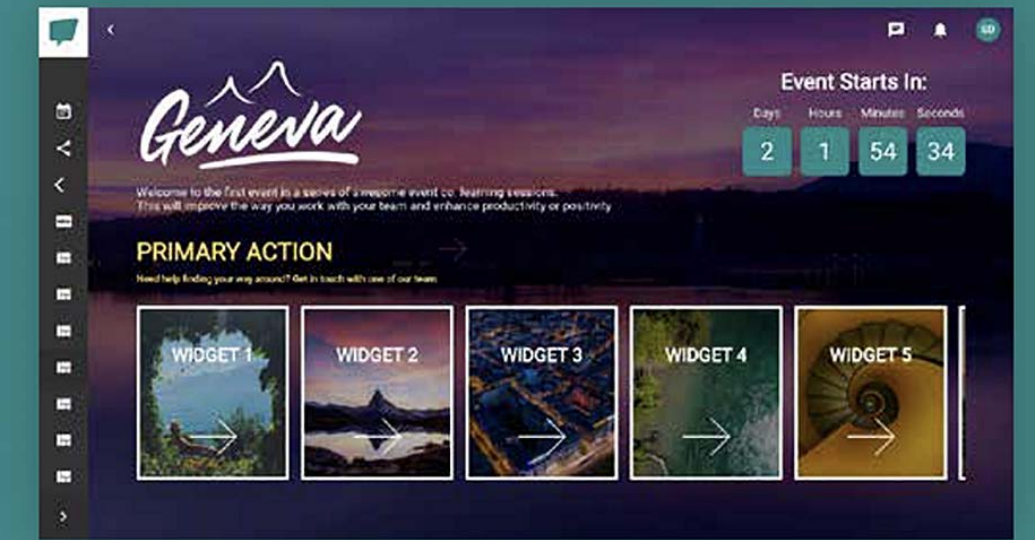

Sizing Guide

TEMPLATE

Geneva

Vertical logo with video

Geneva

Horizontal logo with video

Geneva

Vertical logo with countdown

Unlimited Scrolling Tiles

ICQNIC

Simple Squares

ICQNIC

Enhanced Squares

Rio

Static Image Background

Rio