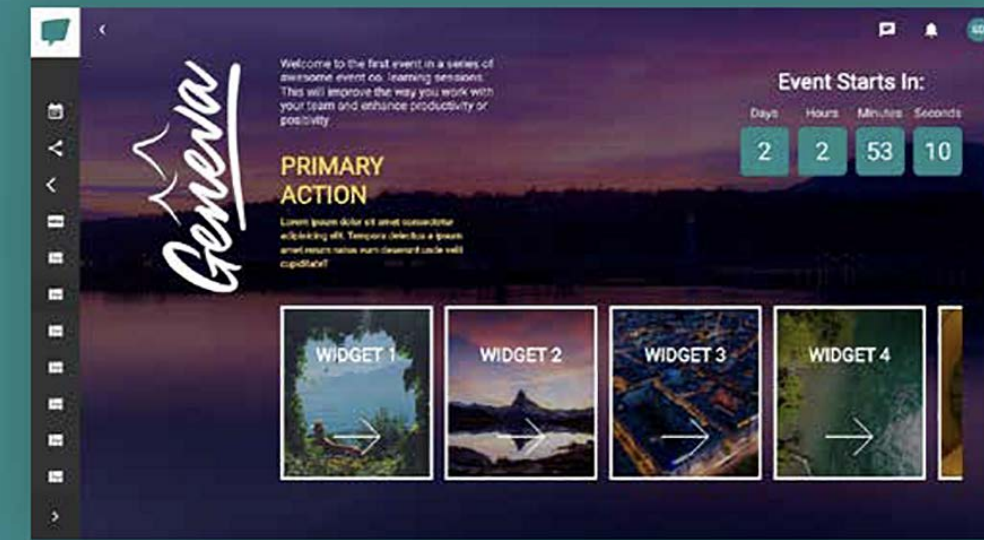

Sizing Guide

TEMPLATE

Geneva

Vertical logo with video

Geneva

Horizontal logo with video

Geneva

Vertical logo with countdown

Geneva

Horizontal logo with countdown

CALIFORNIA⁴

1x4 Hero Grid

CALIFORNIA⁶

2/4 Hero Grid

8 Square Tiles

Cornucopia GRID

Unlimited Scrolling Tiles

ICQNIC

Simple Squares

ICQNIC

Enhanced Squares

Rio

Static Image Background

Rio