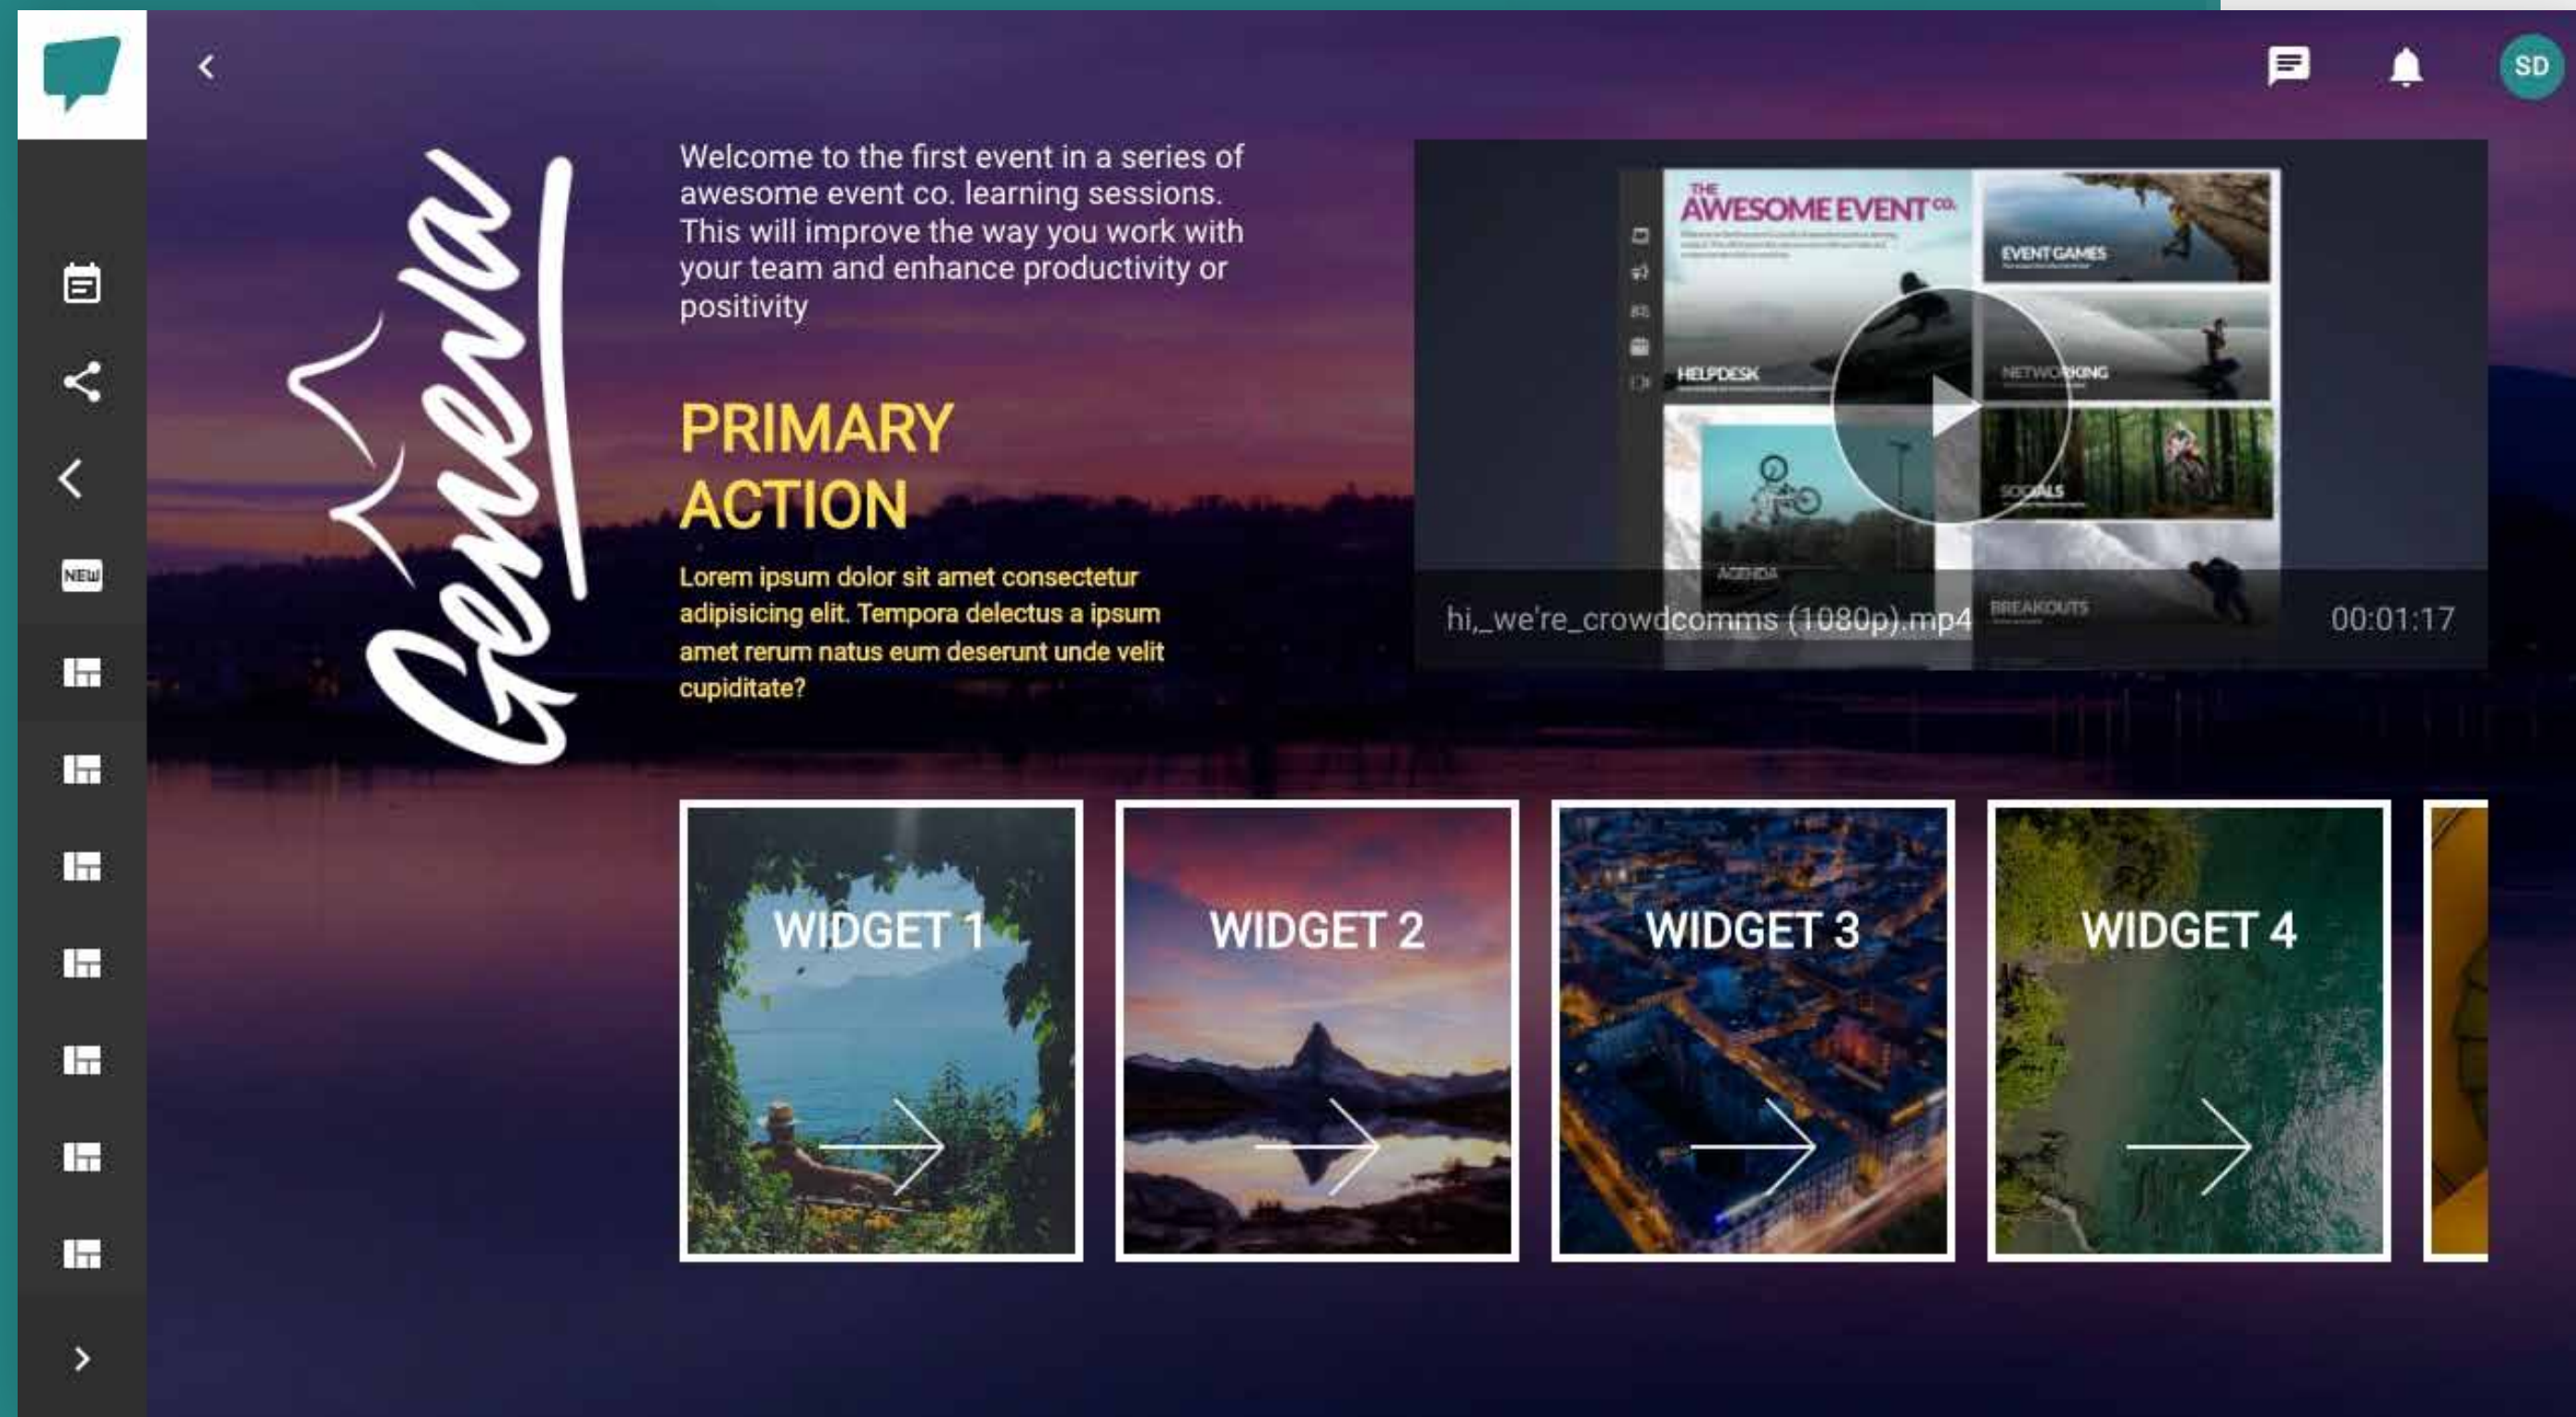

Sizing Guide

TEMPLATE

Geneva

Vertical logo with video

Geneva

Horizontal logo with video

Geneva

Vertical logo with countdown

Unlimited Scrolling Tiles

ICQNIC

Simple Squares

ICQNIC

Enhanced Squares

Rio

Static Image Background

Rio