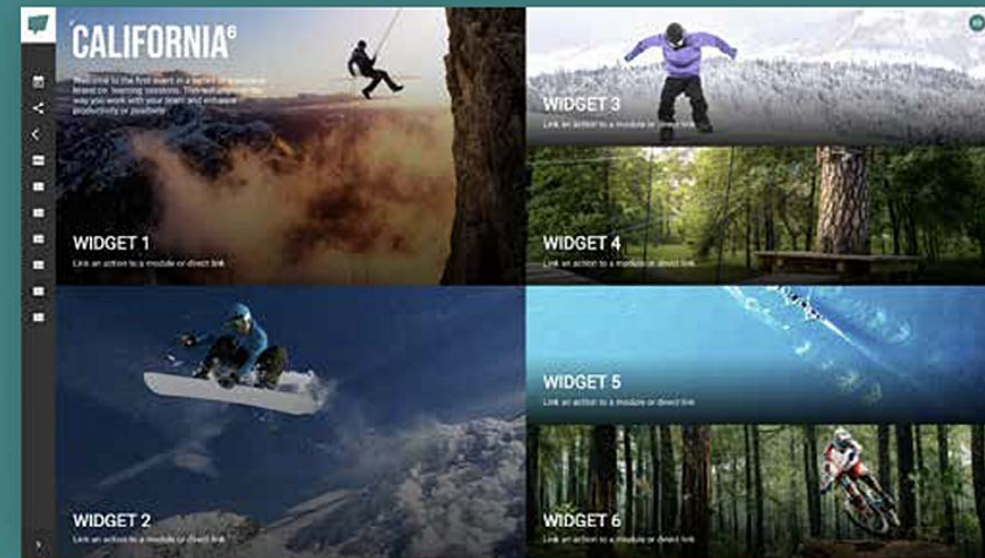

Sizing Guide

TEMPLATE

Geneva

Vertical logo with video

Geneva

Horizontal logo with video

Geneva

Vertical logo with countdown

Geneva

Horizontal logo with countdown

CALIFORNIA⁴

1x4 Hero Grid

CALIFORNIA⁶

2/4 Hero Grid

8 Square Tiles

Cornucopia GRID

Unlimited Scrolling Tiles

ICQNIC

Simple Squares

ICQNIC

Enhanced Squares

Rio

Static Image Background

Rio