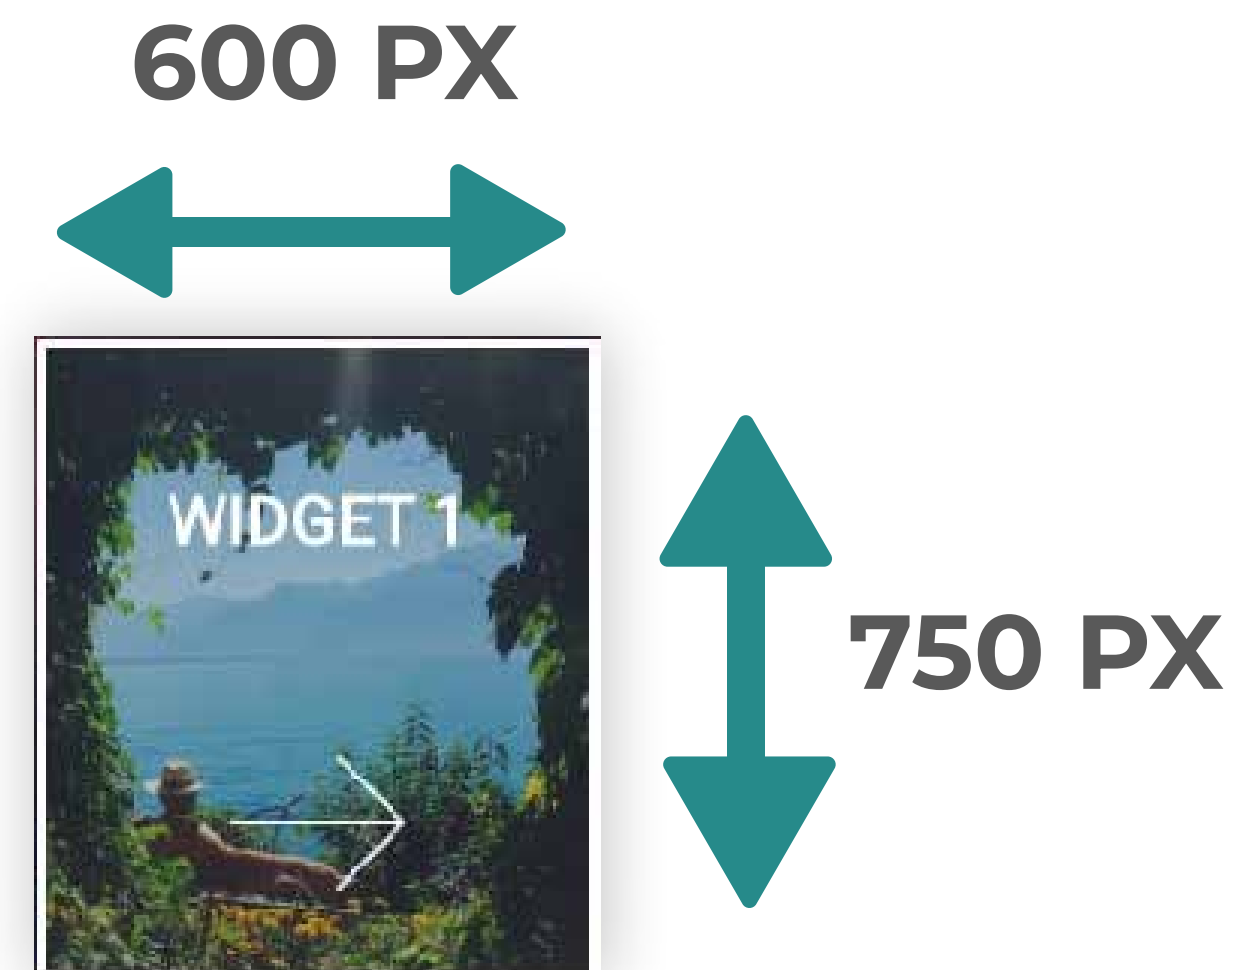

Sizing Guide

TEMPLATE

Geneva

Vertical logo with video

Geneva

Horizontal logo with video

Geneva

Vertical logo with countdown

Geneva

Horizontal logo with countdown

CALIFORNIA⁴

1x4 Hero Grid

CALIFORNIA⁶

2/4 Hero Grid

8 Square Tiles

Cornucopia GRID